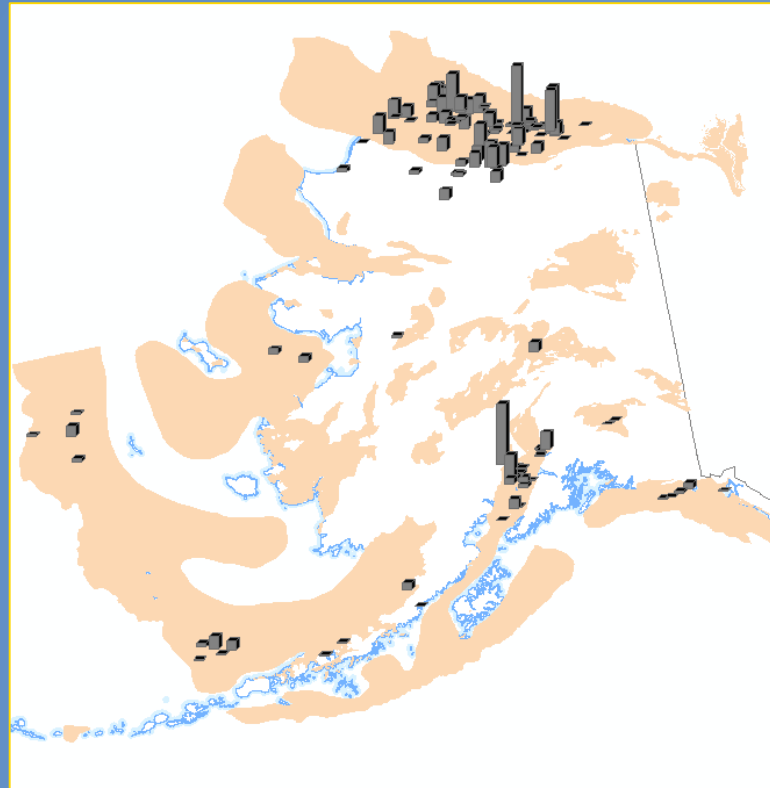

Prologue

Current Conference Space Last Week

Alaska Division of Geological & Geophysical Surveys

Bringing Alaska's Carbon Ore, Rare Earth Elements,
and Critical Minerals into Perspective

January 18, 2022

Kurt Johnson
kurt.johnson@alaska.gov
907.754.3597

Alaska Sedimentary Basins

Sedimentary Basins & GMC Well Cores

Safety Moment

Awareness

- COVID protocols
- Warehouse space
- Emergency Exits

Appreciation

GMC 2015

GMC 2022